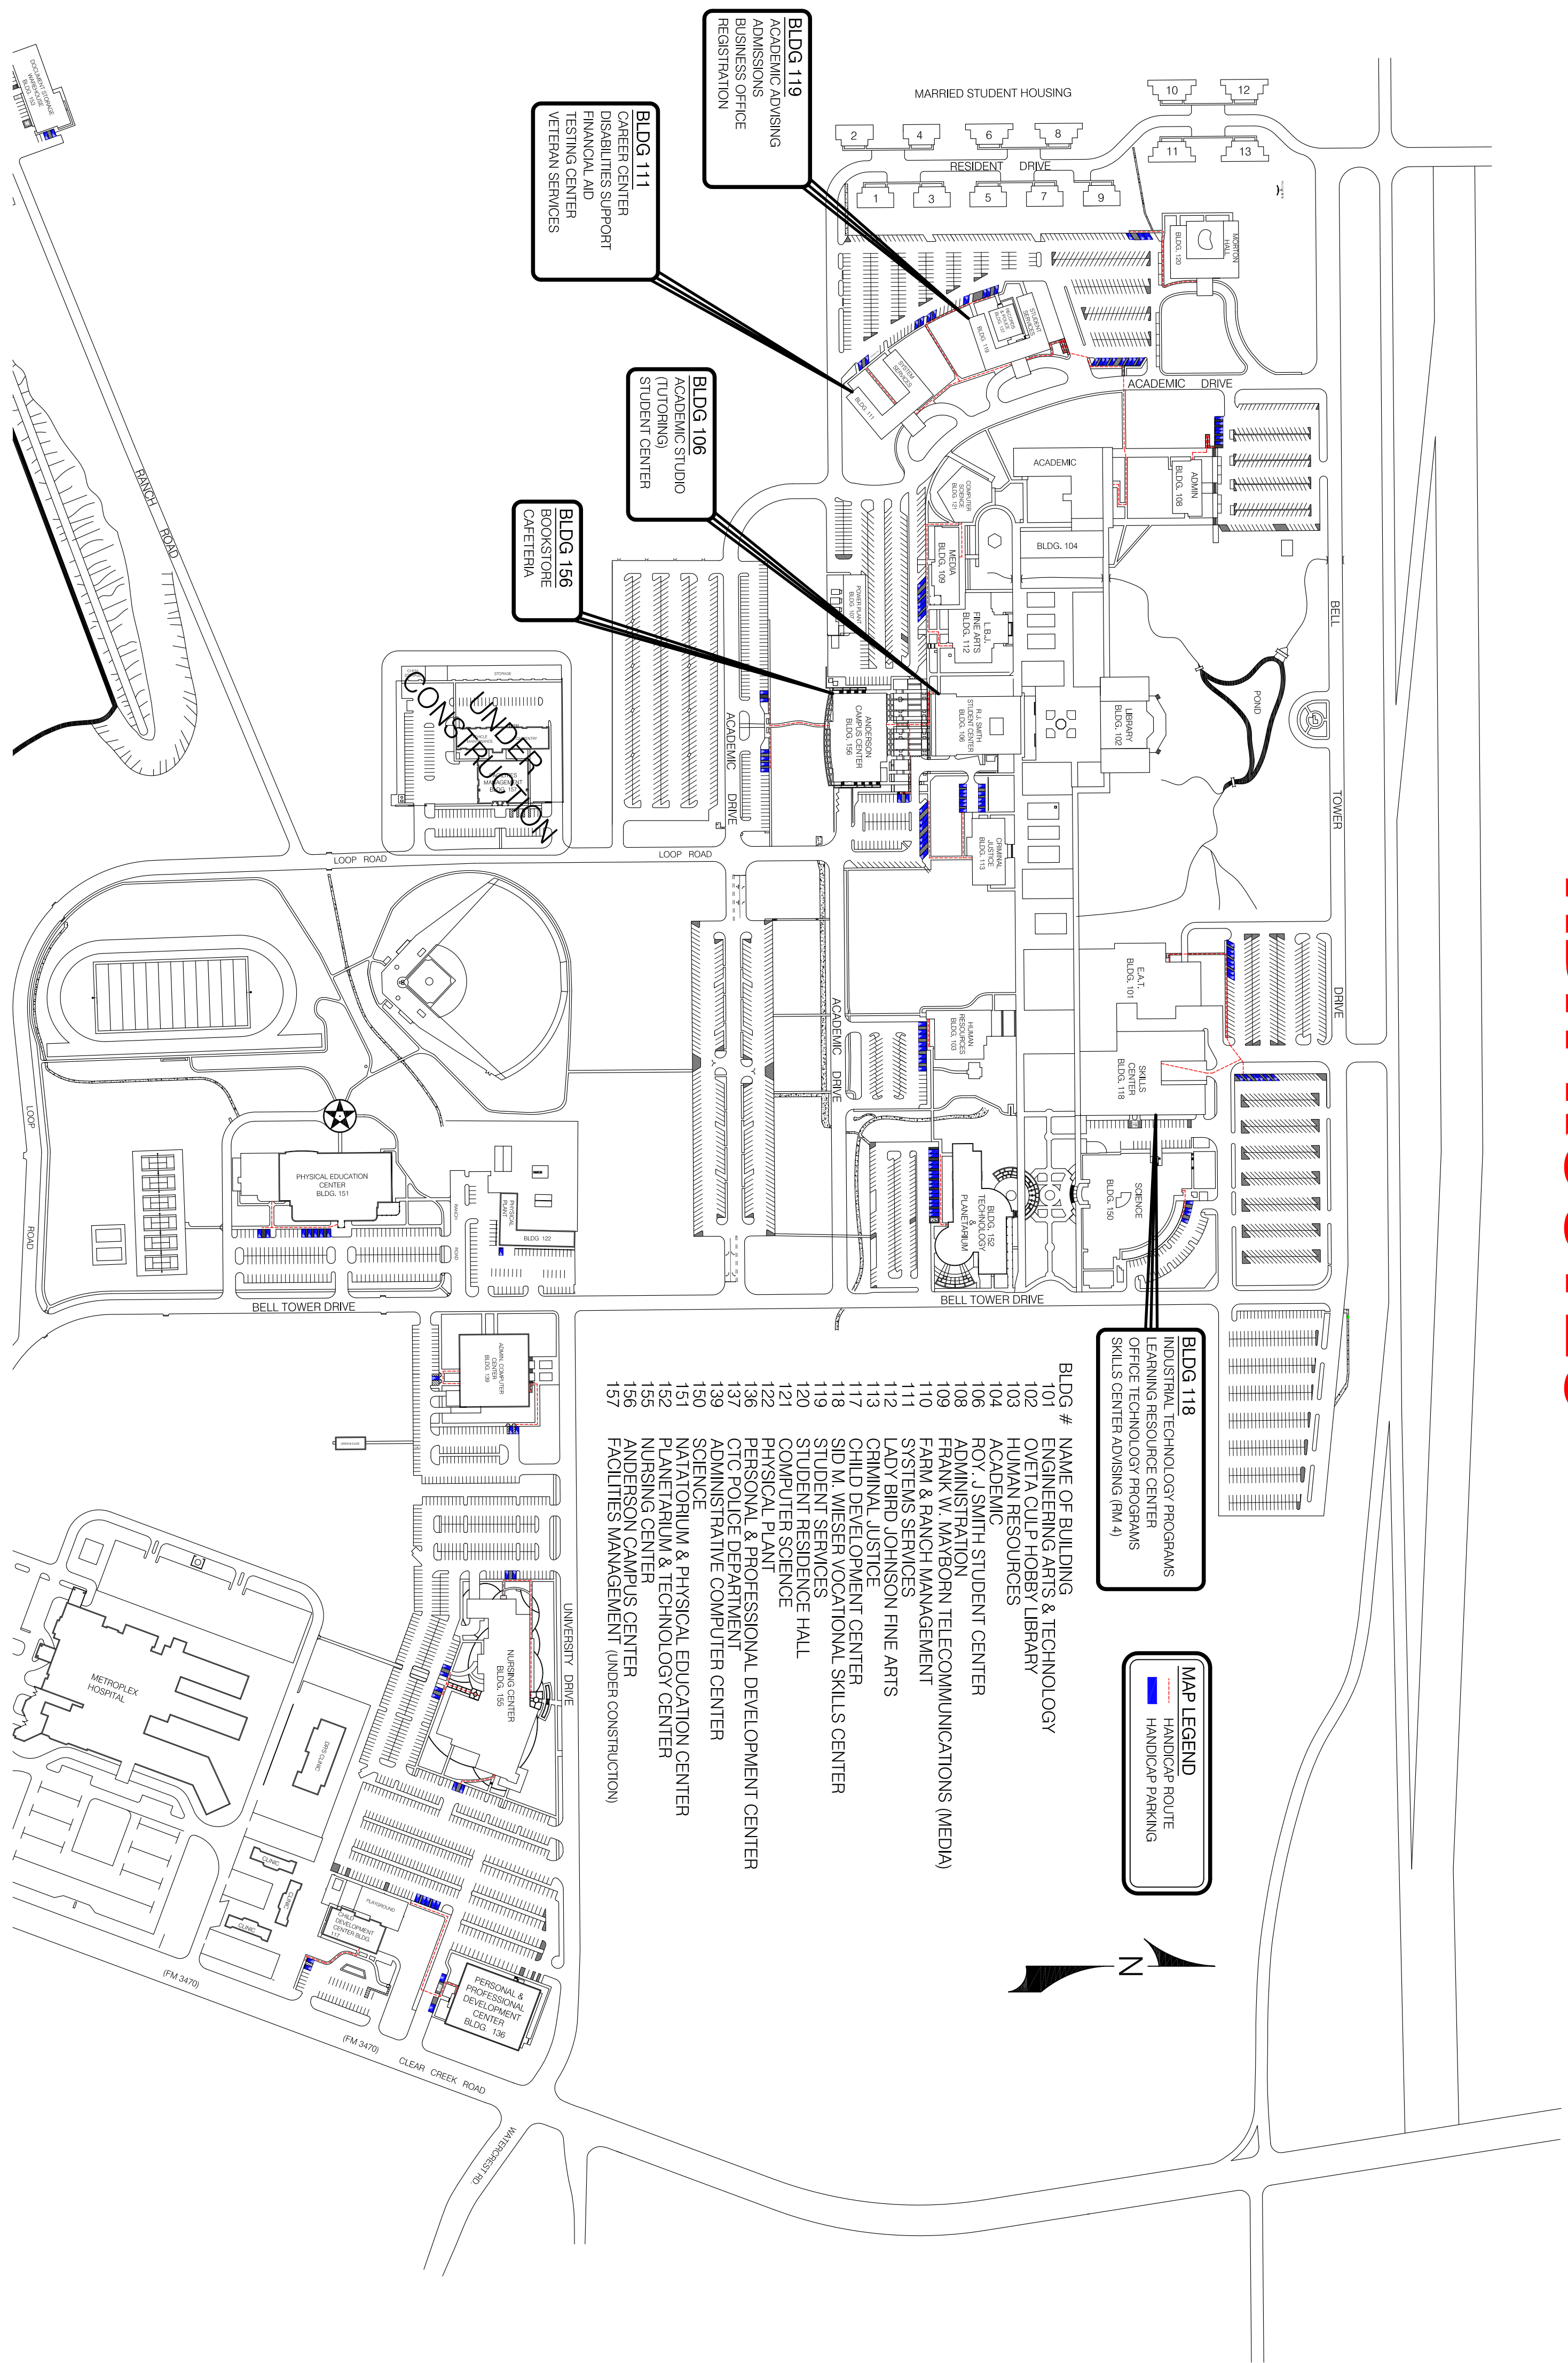

CENTRAL TEXAS COLLEGE

ADA ROUTES

- BLDG #** NAME OF BUILDING
- 101 ENGINEERING ARTS & TECHNOLOGY
 - 102 OETA CULP HOBBY LIBRARY
 - 103 HUMAN RESOURCES
 - 104 ACADEMIC
 - 106 ROY, J. SMITH STUDENT CENTER
 - 108 ADMINISTRATION
 - 109 FRANK W. MAYBORN TELECOMMUNICATIONS (MEDIA) FARM & RANCH MANAGEMENT
 - 110 SYSTEMS SERVICES
 - 111 LADY BIRD JOHNSON FINE ARTS
 - 112 CRIMINAL JUSTICE
 - 113 CHILD DEVELOPMENT CENTER
 - 117 SID M. WIESER VOCATIONAL SKILLS CENTER
 - 118 STUDENT SERVICES
 - 119 STUDENT RESIDENCE HALL
 - 120 COMPUTER SCIENCE
 - 121 PHYSICAL PLANT
 - 122 PERSONAL & PROFESSIONAL DEVELOPMENT CENTER
 - 136 CTC POLICE DEPARTMENT
 - 137 ADMINISTRATIVE COMPUTER CENTER
 - 139 SCIENCE
 - 150 NATATORIUM & PHYSICAL EDUCATION CENTER
 - 151 PLANETARIUM & TECHNOLOGY CENTER
 - 152 NURSING CENTER
 - 155 ANDERSON CAMPUS CENTER
 - 156 FACILITIES MANAGEMENT (UNDER CONSTRUCTION)
 - 157

BLDG 118
 INDUSTRIAL TECHNOLOGY PROGRAMS
 LEARNING RESOURCE CENTER
 OFFICE TECHNOLOGY PROGRAMS
 SKILLS CENTER ADVISING (RM 4)

MAP LEGEND
 HANDICAP ROUTE
 HANDICAP PARKING