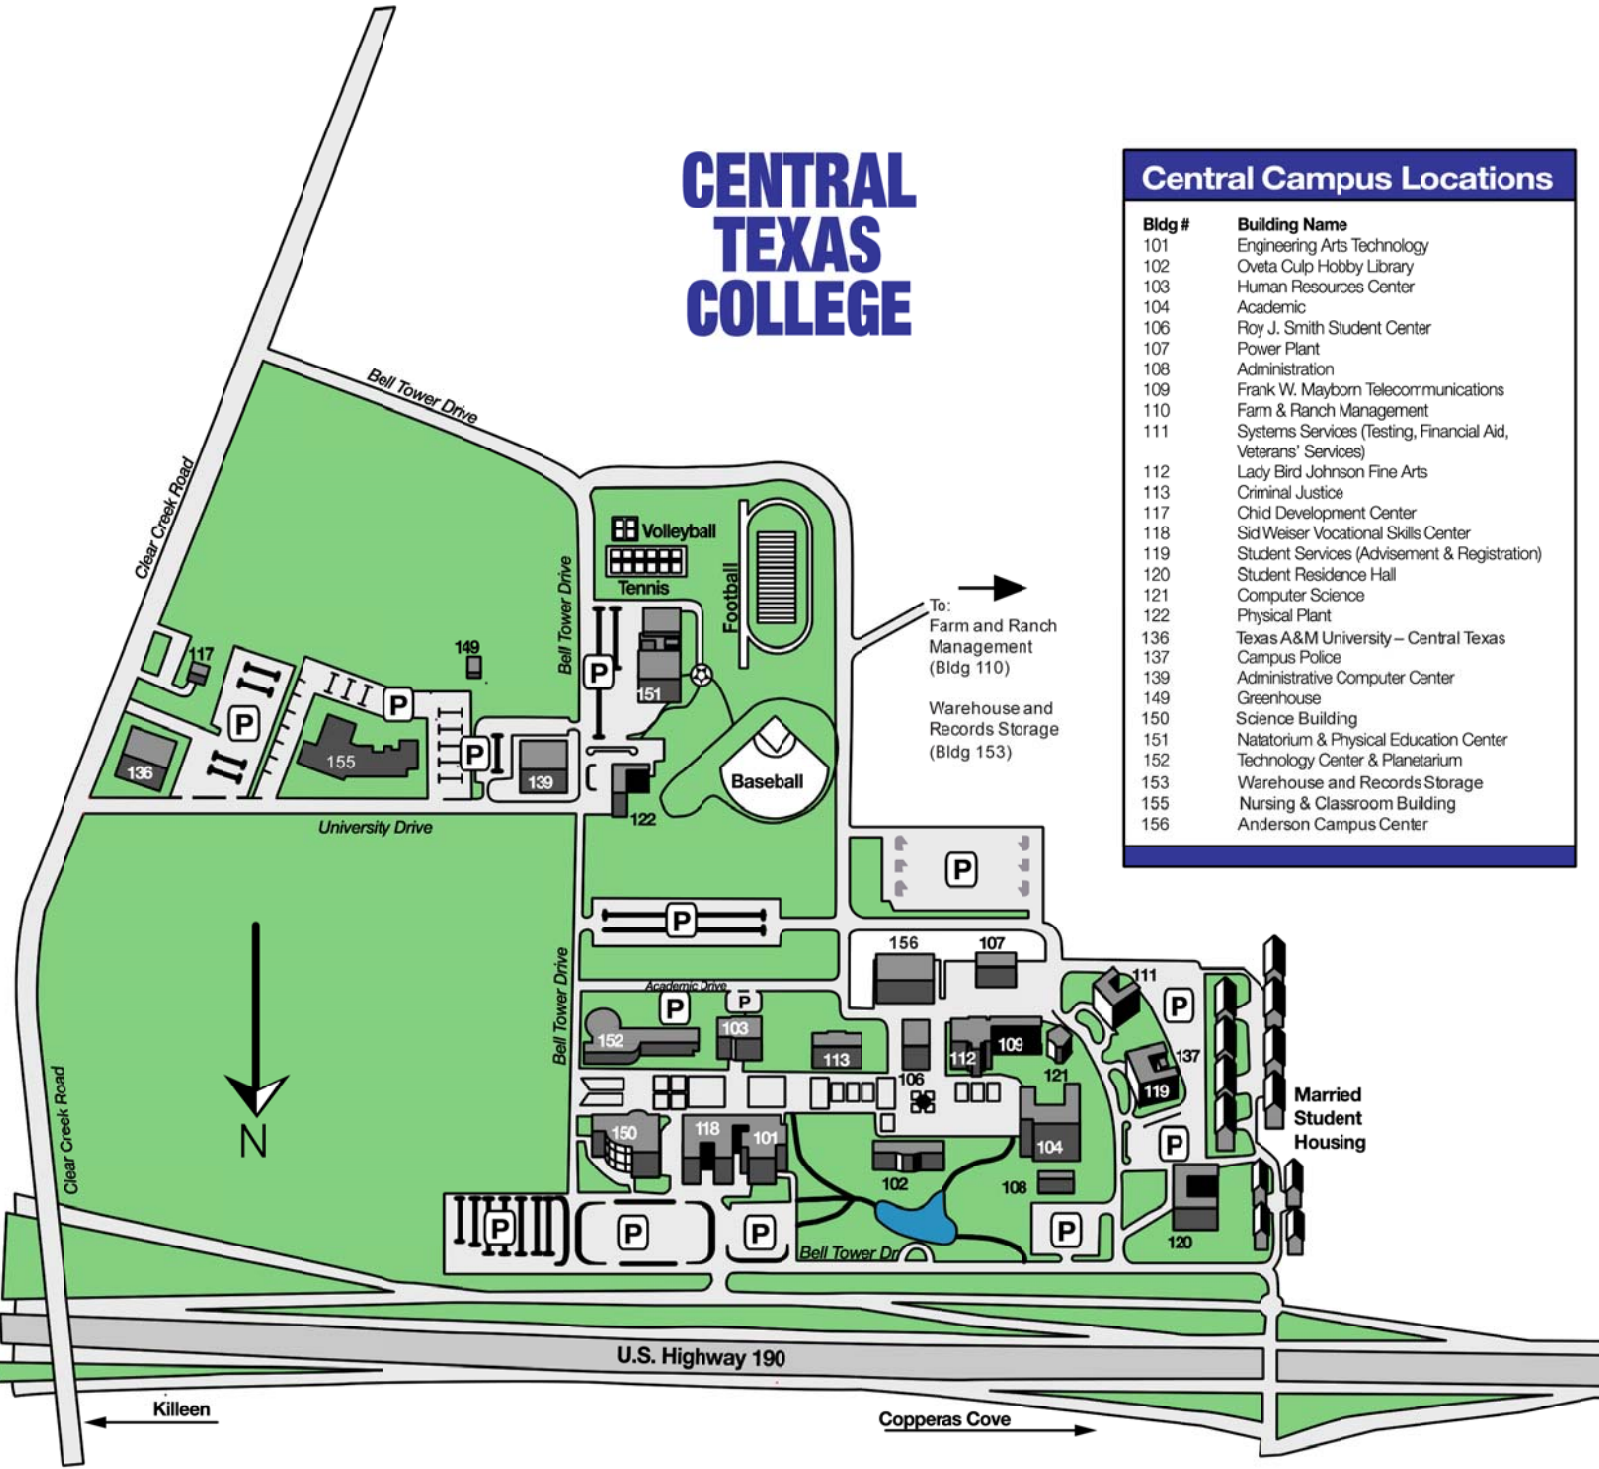

CENTRAL TEXAS COLLEGE

Central Campus Locations	
Bldg #	Building Name
101	Engineering Arts Technology
102	Oveta Culp Hobby Library
103	Human Resources Center
104	Academic
106	Roy J. Smith Student Center
107	Power Plant
108	Administration
109	Frank W. Mayborn Telecommunications
110	Farm & Ranch Management
111	Systems Services (Testing, Financial Aid, Veterans' Services)
112	Lady Bird Johnson Fine Arts
113	Criminal Justice
117	Child Development Center
118	Sid Weiser Vocational Skills Center
119	Student Services (Advisement & Registration)
120	Student Residence Hall
121	Computer Science
122	Physical Plant
136	Texas A&M University – Central Texas
137	Campus Police
139	Administrative Computer Center
149	Greenhouse
150	Science Building
151	Natorium & Physical Education Center
152	Technology Center & Planetarium
153	Warehouse and Records Storage
155	Nursing & Classroom Building
156	Anderson Campus Center

To:
Farm and Ranch Management (Bldg 110)
Warehouse and Records Storage (Bldg 153)

Killeen

Copperas Cove