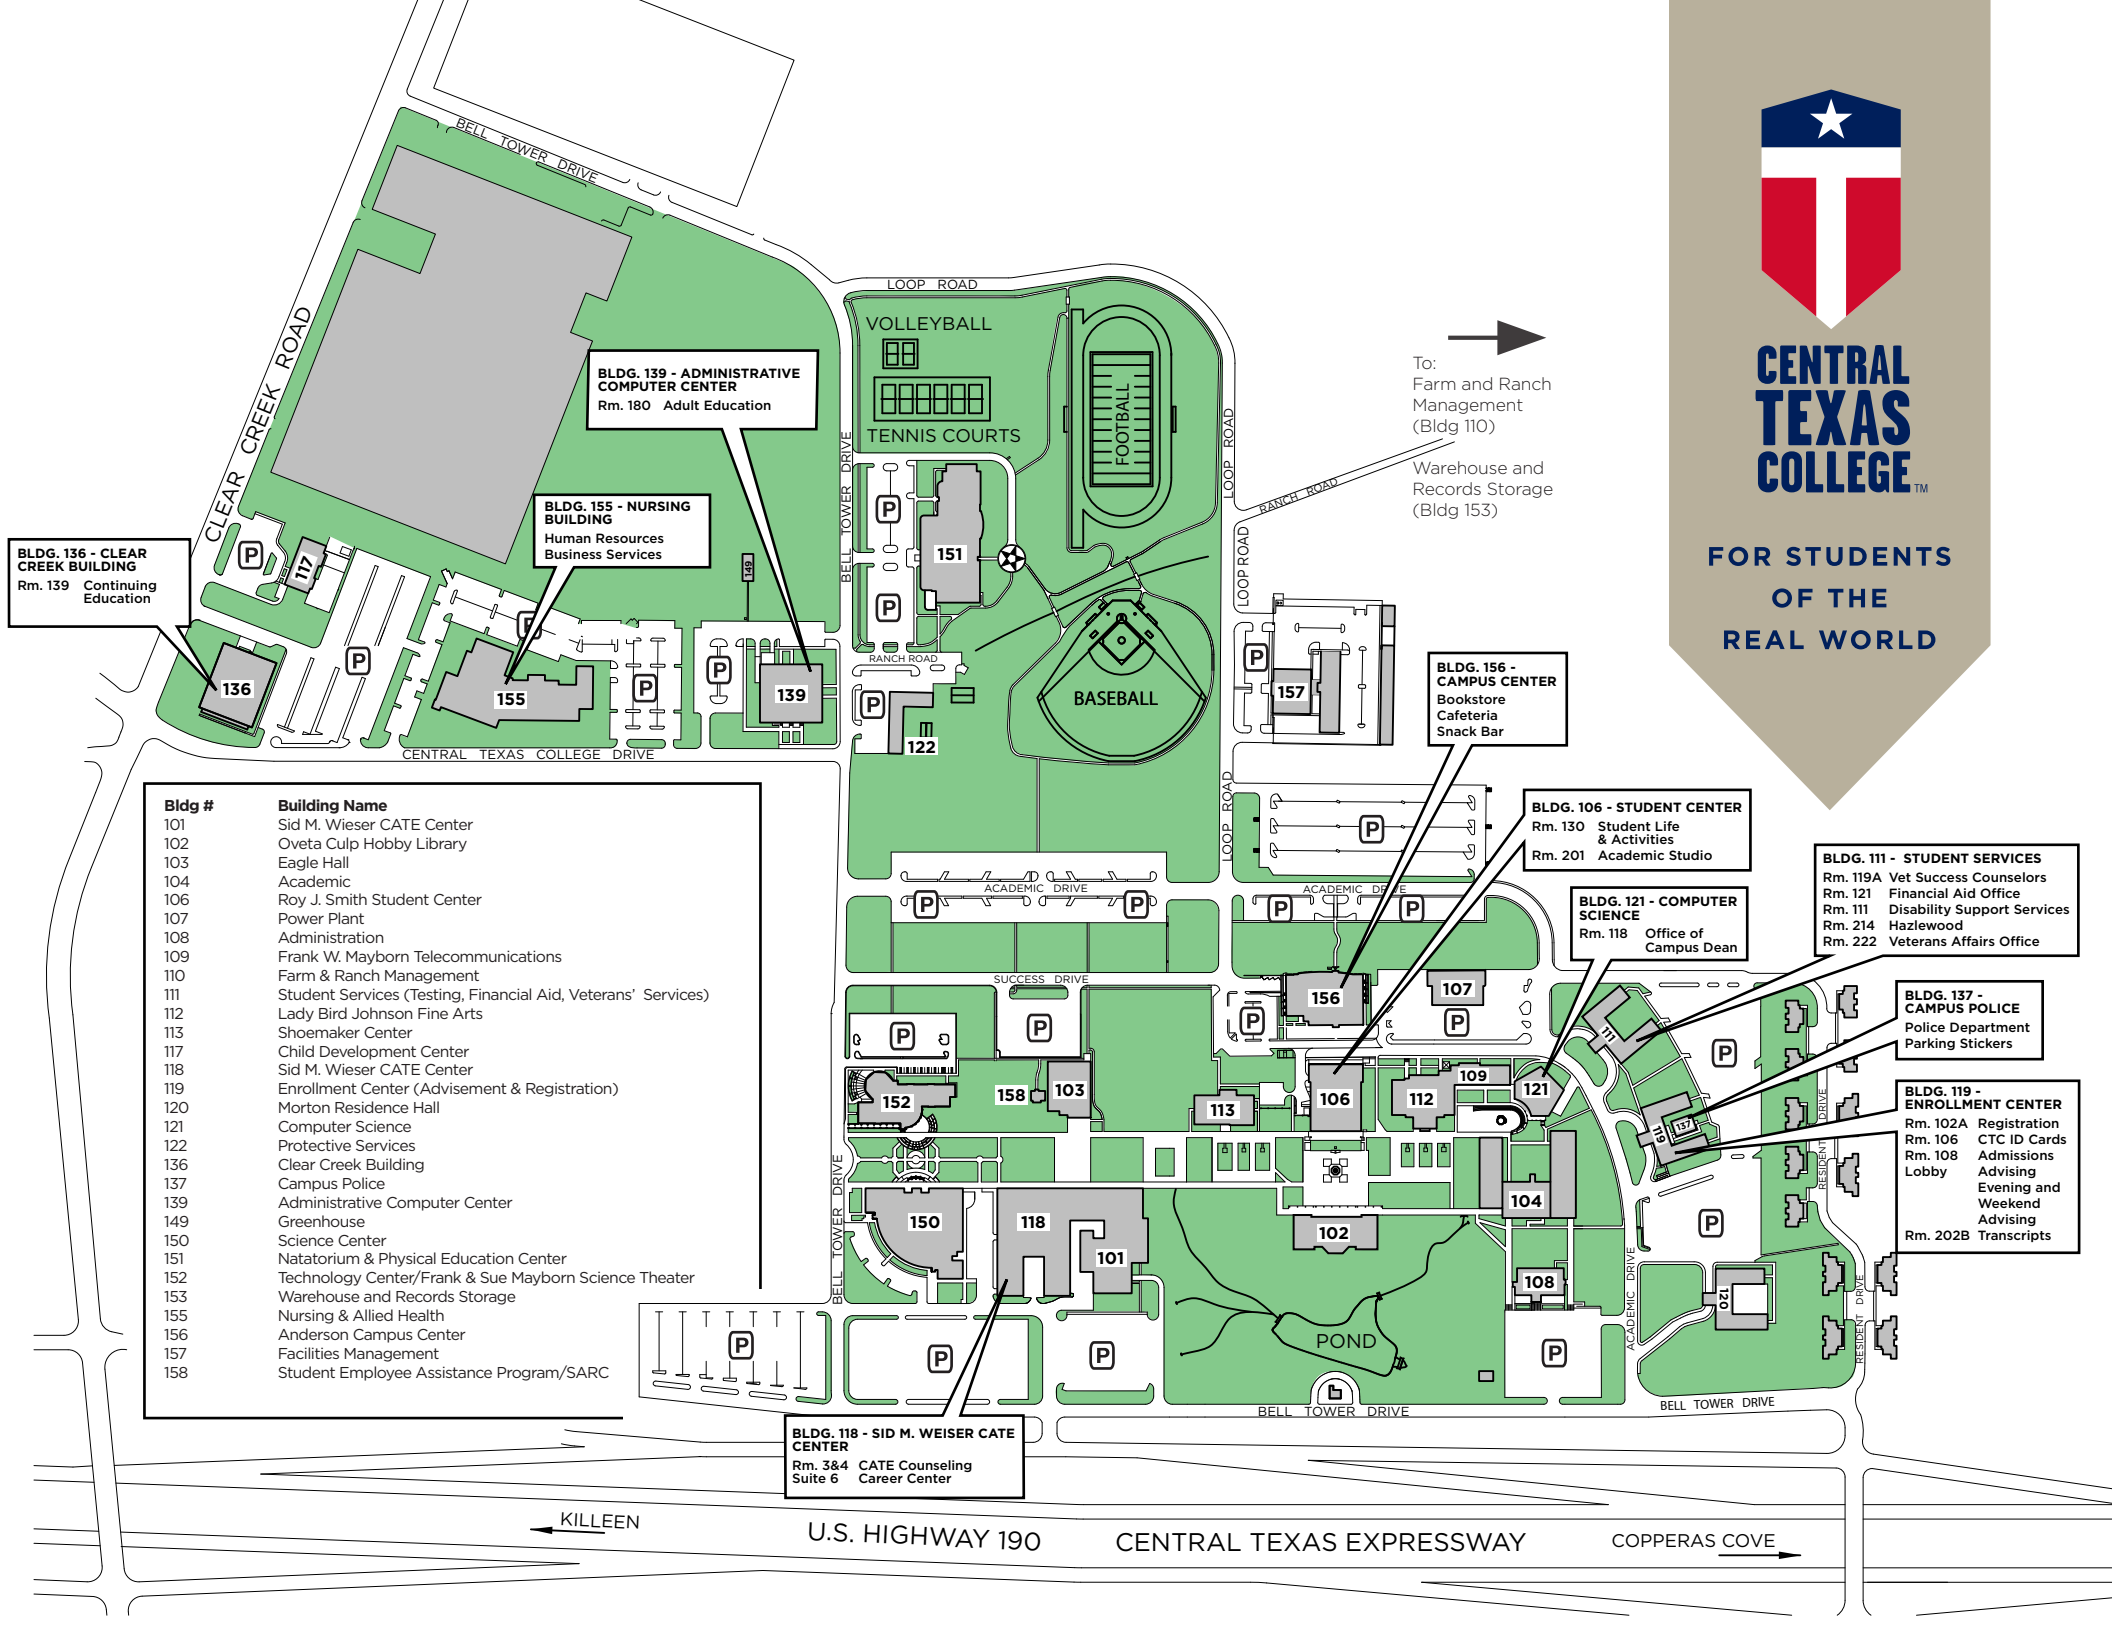

**CENTRAL
TEXAS
COLLEGE™**

**FOR STUDENTS
OF THE
REAL WORLD**

To:
Farm and Ranch
Management
(Bldg 110)

Warehouse and
Records Storage
(Bldg 153)

**BLDG. 136 - CLEAR
CREEK BUILDING**
Rm. 139 Continuing
Education

**BLDG. 155 - NURSING
BUILDING**
Human Resources
Business Services

**BLDG. 139 - ADMINISTRATIVE
COMPUTER CENTER**
Rm. 180 Adult Education

BLDG. 156 - CAMPUS CENTER
Bookstore
Cafeteria
Snack Bar

BLDG. 106 - STUDENT CENTER
Rm. 130 Student Life
& Activities
Rm. 201 Academic Studio

← KILLEEN

U.S. HIGHWAY 190

CENTRAL TEXAS EXPRESSWAY

→ COPPERAS COVE