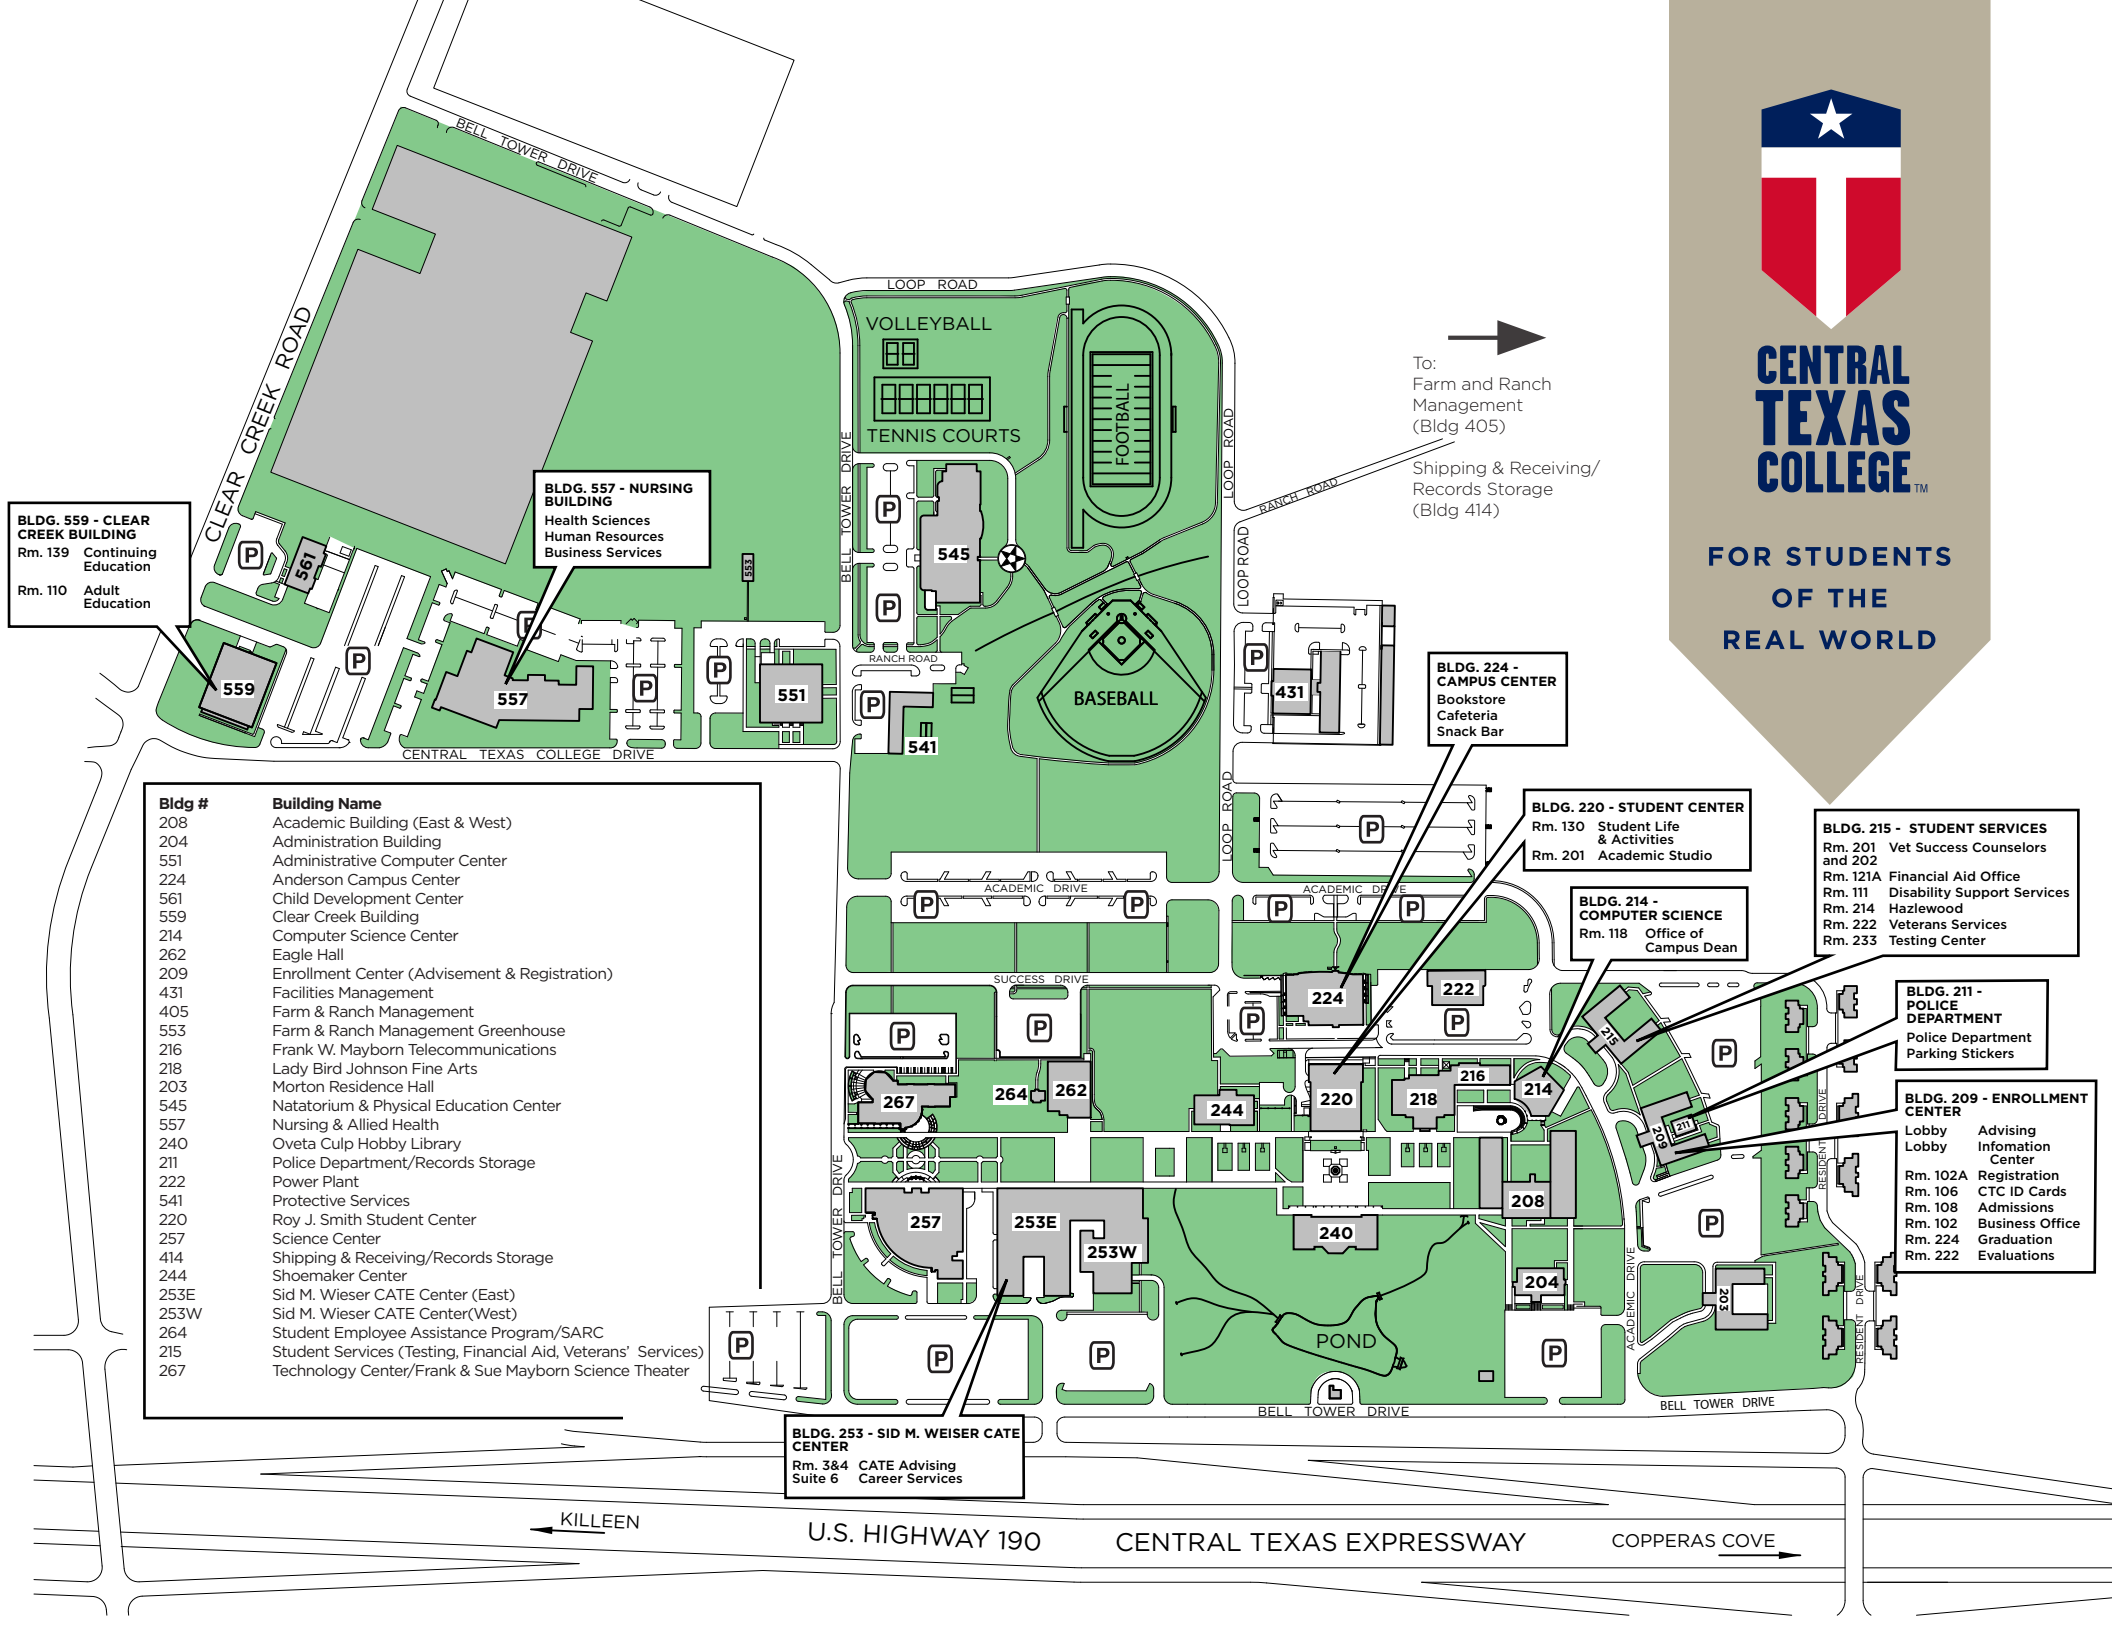

**CENTRAL
TEXAS
COLLEGE™**

**FOR STUDENTS
OF THE
REAL WORLD**

BLDG. 559 - CLEAR CREEK BUILDING
Rm. 139 Continuing Education
Rm. 110 Adult Education

BLDG. 557 - NURSING BUILDING
Health Sciences
Human Resources
Business Services

To:
Farm and Ranch
Management
(Bldg 405)

Shipping & Receiving/
Records Storage
(Bldg 414)

BLDG. 224 - CAMPUS CENTER
Bookstore
Cafeteria
Snack Bar

BLDG. 220 - STUDENT CENTER
Rm. 130 Student Life & Activities
Rm. 201 Academic Studio

← KILLEEN

U.S. HIGHWAY 190

CENTRAL TEXAS EXPRESSWAY

→ COPPERAS COVE