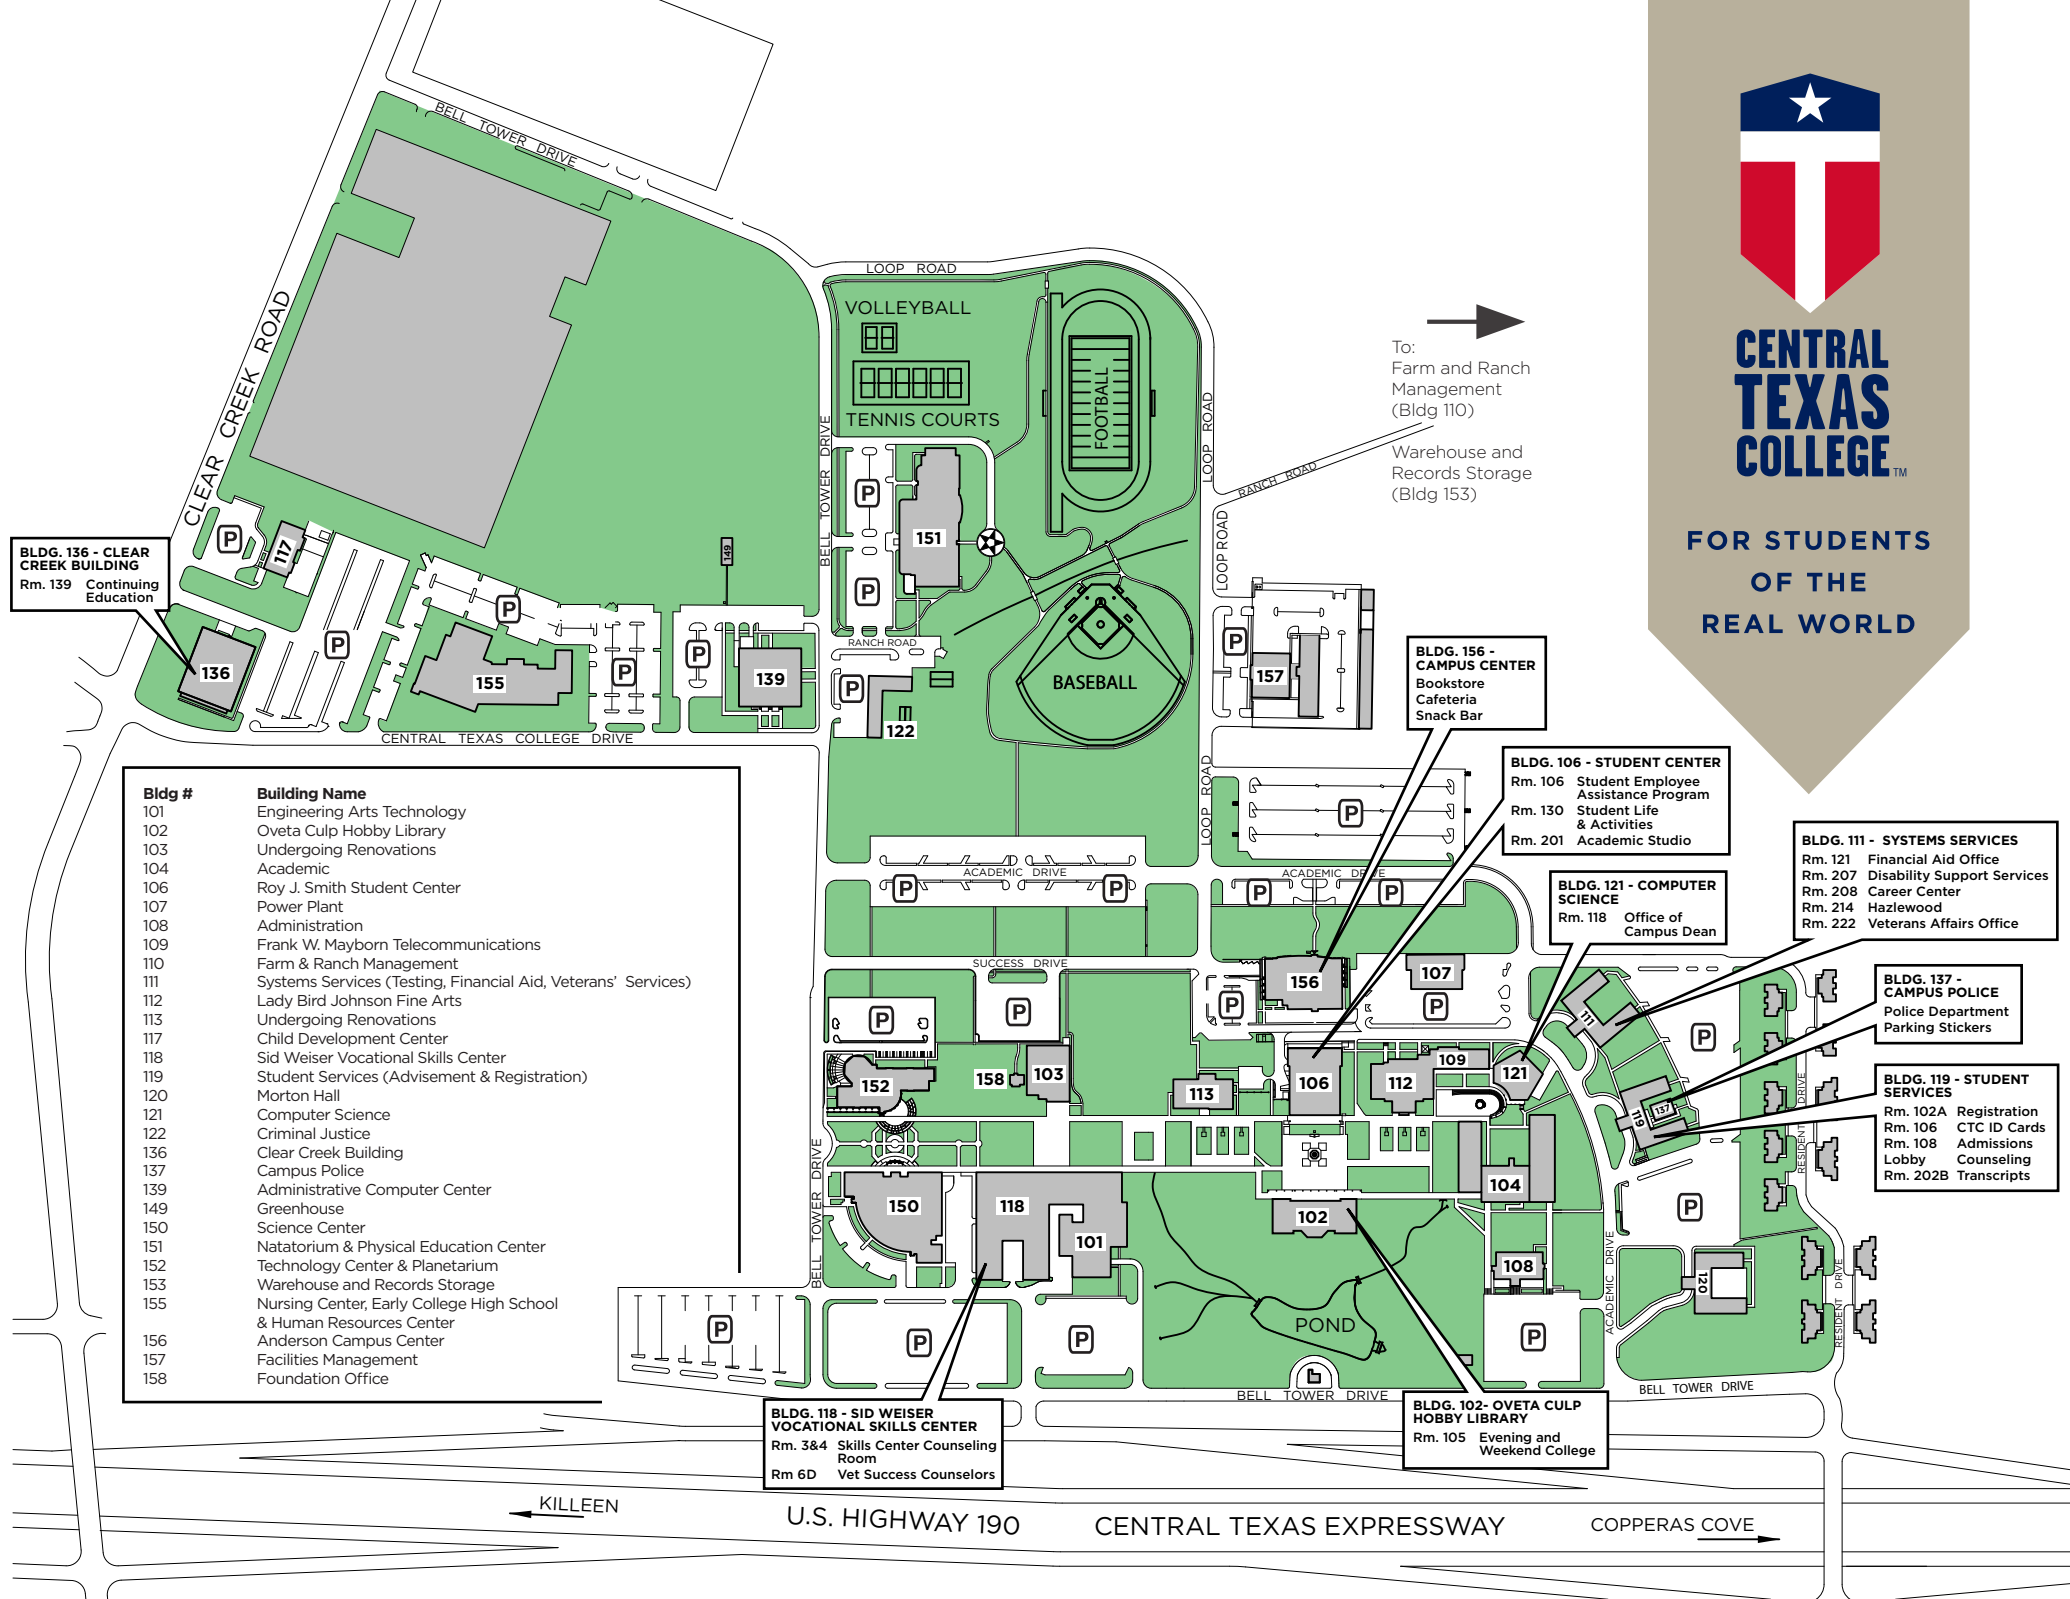

**CENTRAL
TEXAS
COLLEGE™**

**FOR STUDENTS
OF THE
REAL WORLD**

To:
Farm and Ranch
Management
(Bldg 110)

Warehouse and
Records Storage
(Bldg 153)

**BLDG. 136 - CLEAR
CREEK BUILDING**
Rm. 139 Continuing
Education

**BLDG. 156 -
CAMPUS CENTER**
Bookstore
Cafeteria
Snack Bar

BLDG. 106 - STUDENT CENTER
Rm. 106 Student Employee
Assistance Program
Rm. 130 Student Life
& Activities
Rm. 201 Academic Studio

BLDG. 111 - SYSTEMS SERVICES
Rm. 121 Financial Aid Office
Rm. 207 Disability Support Services
Rm. 208 Career Center
Rm. 214 Hazlewood
Rm. 222 Veterans Affairs Office

**BLDG. 137 -
CAMPUS POLICE**
Police Department
Parking Stickers

**BLDG. 119 - STUDENT
SERVICES**
Rm. 102A Registration
Rm. 106 CTC ID Cards
Rm. 108 Admissions
Lobby Counseling
Rm. 202B Transcripts

**BLDG. 102- OVETA CULP
HOBBY LIBRARY**
Rm. 105 Evening and
Weekend College

KILLEEN ← U.S. HIGHWAY 190 CENTRAL TEXAS EXPRESSWAY COPPERAS COVE →