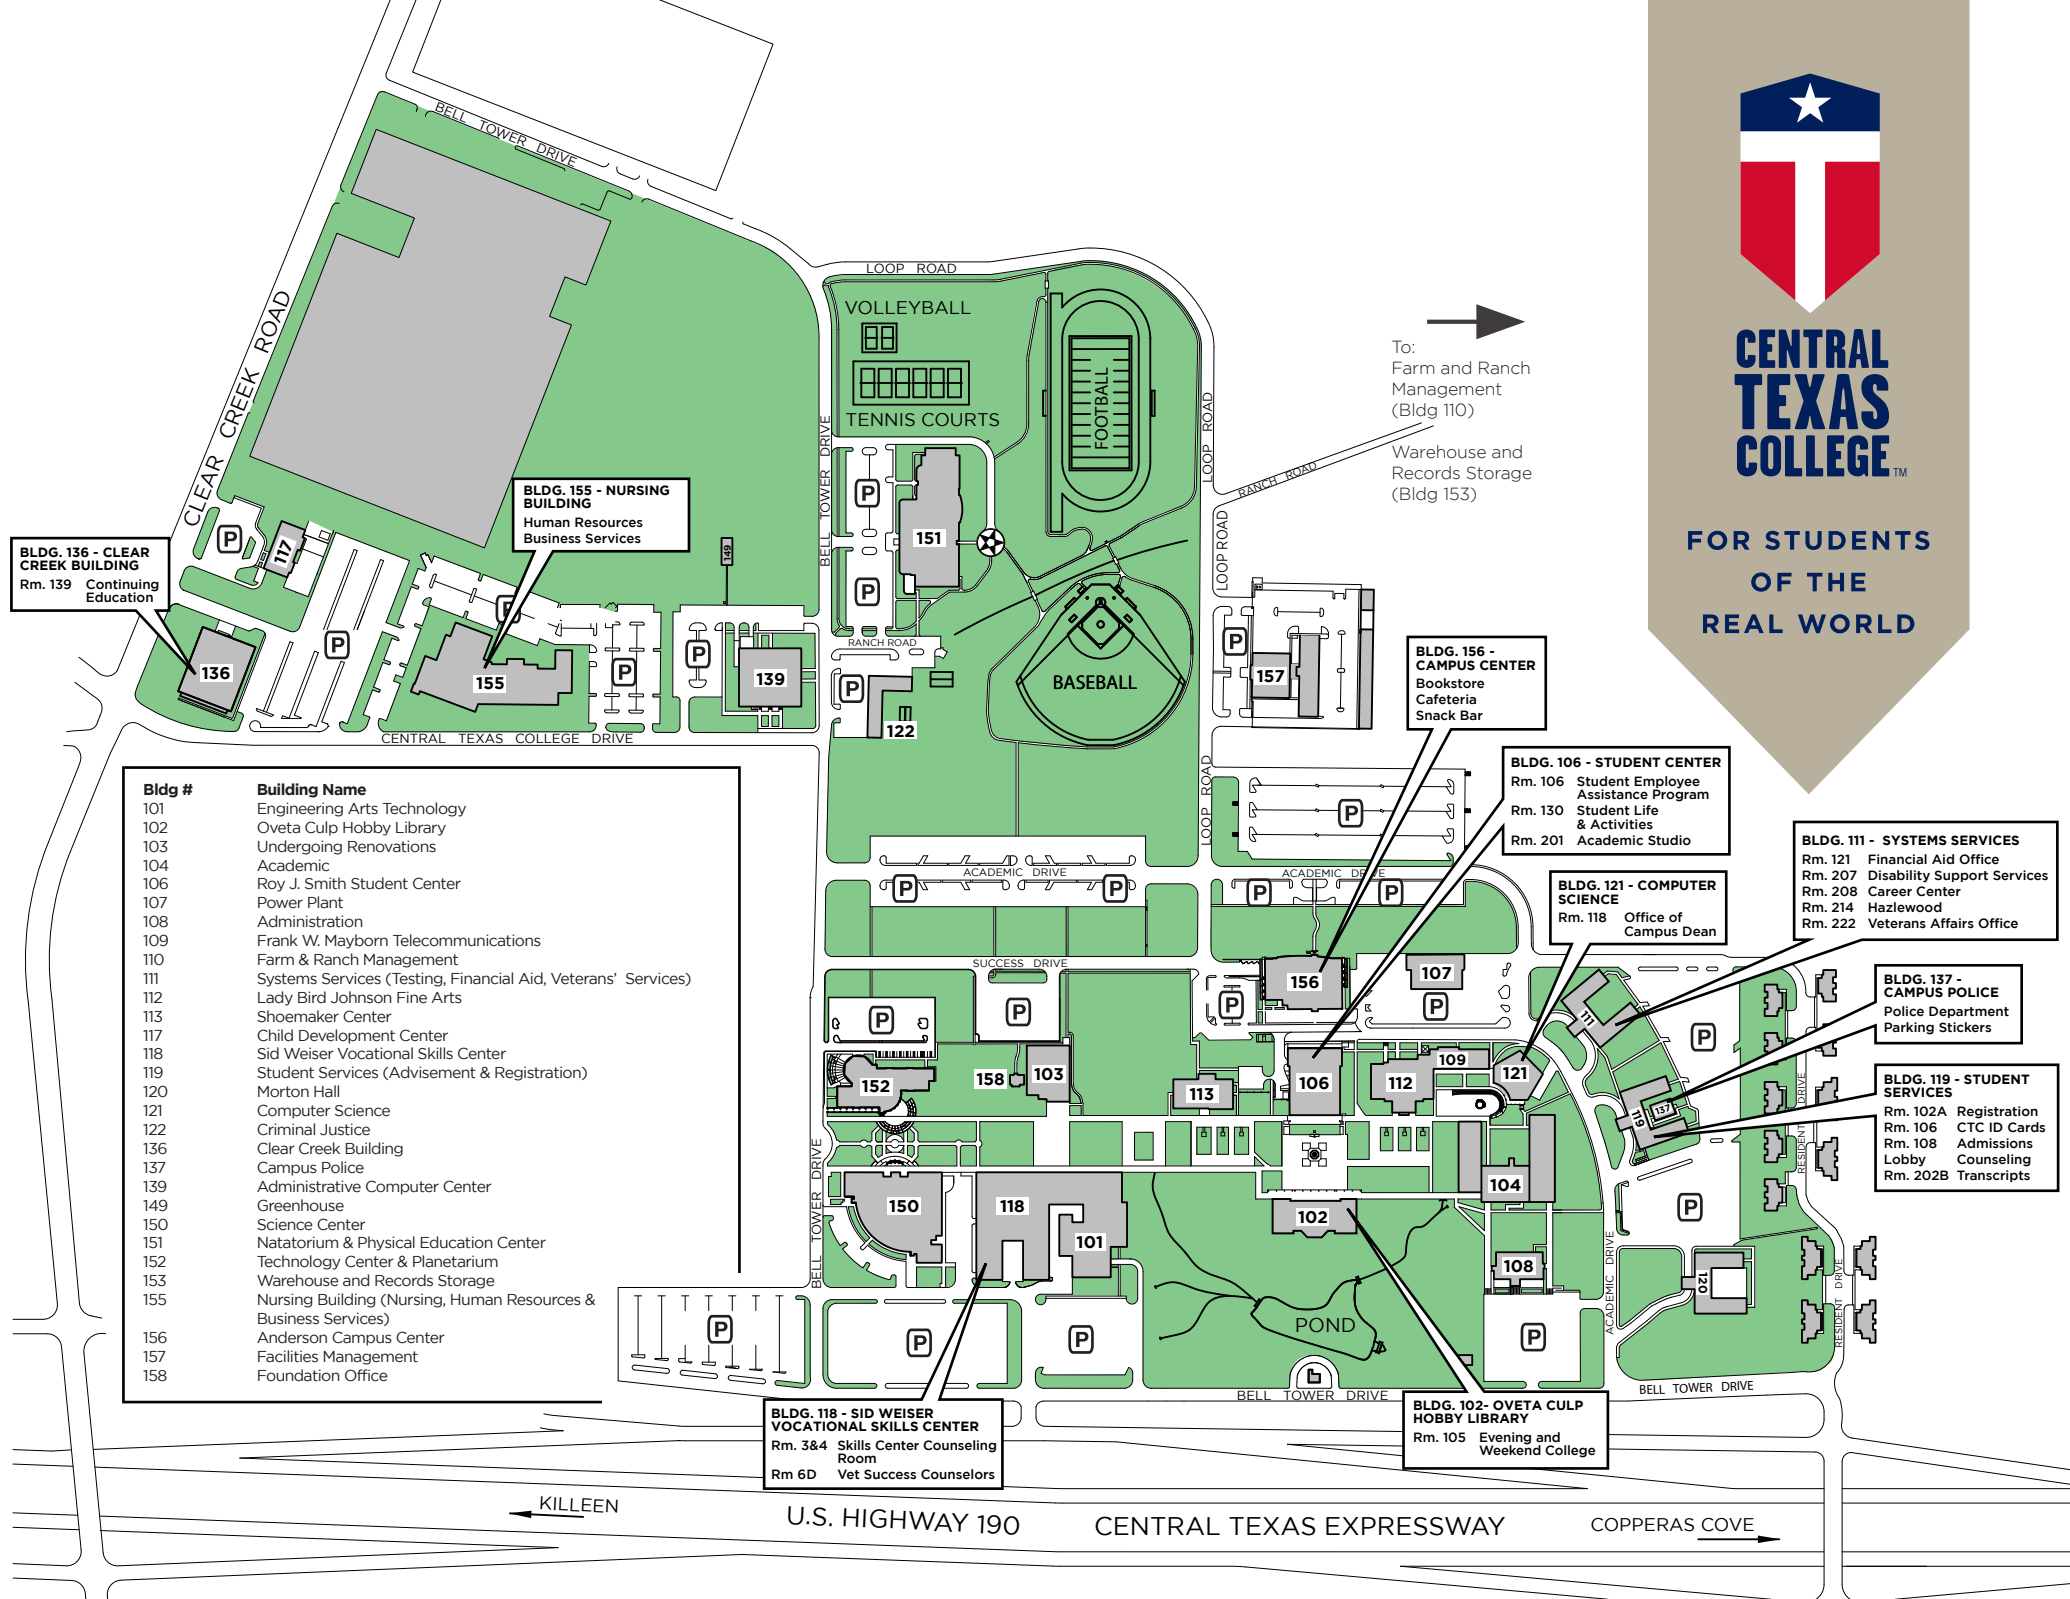

**CENTRAL
TEXAS
COLLEGE**™

**FOR STUDENTS
OF THE
REAL WORLD**

BLDG. 136 - CLEAR CREEK BUILDING
Rm. 139 Continuing Education

BLDG. 155 - NURSING BUILDING
Human Resources
Business Services

To:
Farm and Ranch
Management
(Bldg 110)

Warehouse and
Records Storage
(Bldg 153)

BLDG. 156 - CAMPUS CENTER
Bookstore
Cafeteria
Snack Bar

BLDG. 106 - STUDENT CENTER
Rm. 106 Student Employee
Assistance Program
Rm. 130 Student Life
& Activities
Rm. 201 Academic Studio

BLDG. 102 - OVETA CULP HOBBY LIBRARY
Rm. 105 Evening and
Weekend College

Bldg #	Building Name
101	Engineering Arts Technology
102	Oveta Culp Hobby Library
103	Undergoing Renovations
104	Academic
106	Roy J. Smith Student Center
107	Power Plant
108	Administration
109	Frank W. Mayborn Telecommunications
110	Farm & Ranch Management
111	Systems Services (Testing, Financial Aid, Veterans' Services)
112	Lady Bird Johnson Fine Arts
113	Shoemaker Center
117	Child Development Center
118	Sid Weiser Vocational Skills Center
119	Student Services (Advisement & Registration)
120	Morton Hall
121	Computer Science
122	Criminal Justice
136	Clear Creek Building
137	Campus Police
139	Administrative Computer Center
149	Greenhouse
150	Science Center
151	Natorium & Physical Education Center
152	Technology Center & Planetarium
153	Warehouse and Records Storage
155	Nursing Building (Nursing, Human Resources & Business Services)
156	Anderson Campus Center
157	Facilities Management
158	Foundation Office

KILLEEN

U.S. HIGHWAY 190

CENTRAL TEXAS EXPRESSWAY

COPPERAS COVE